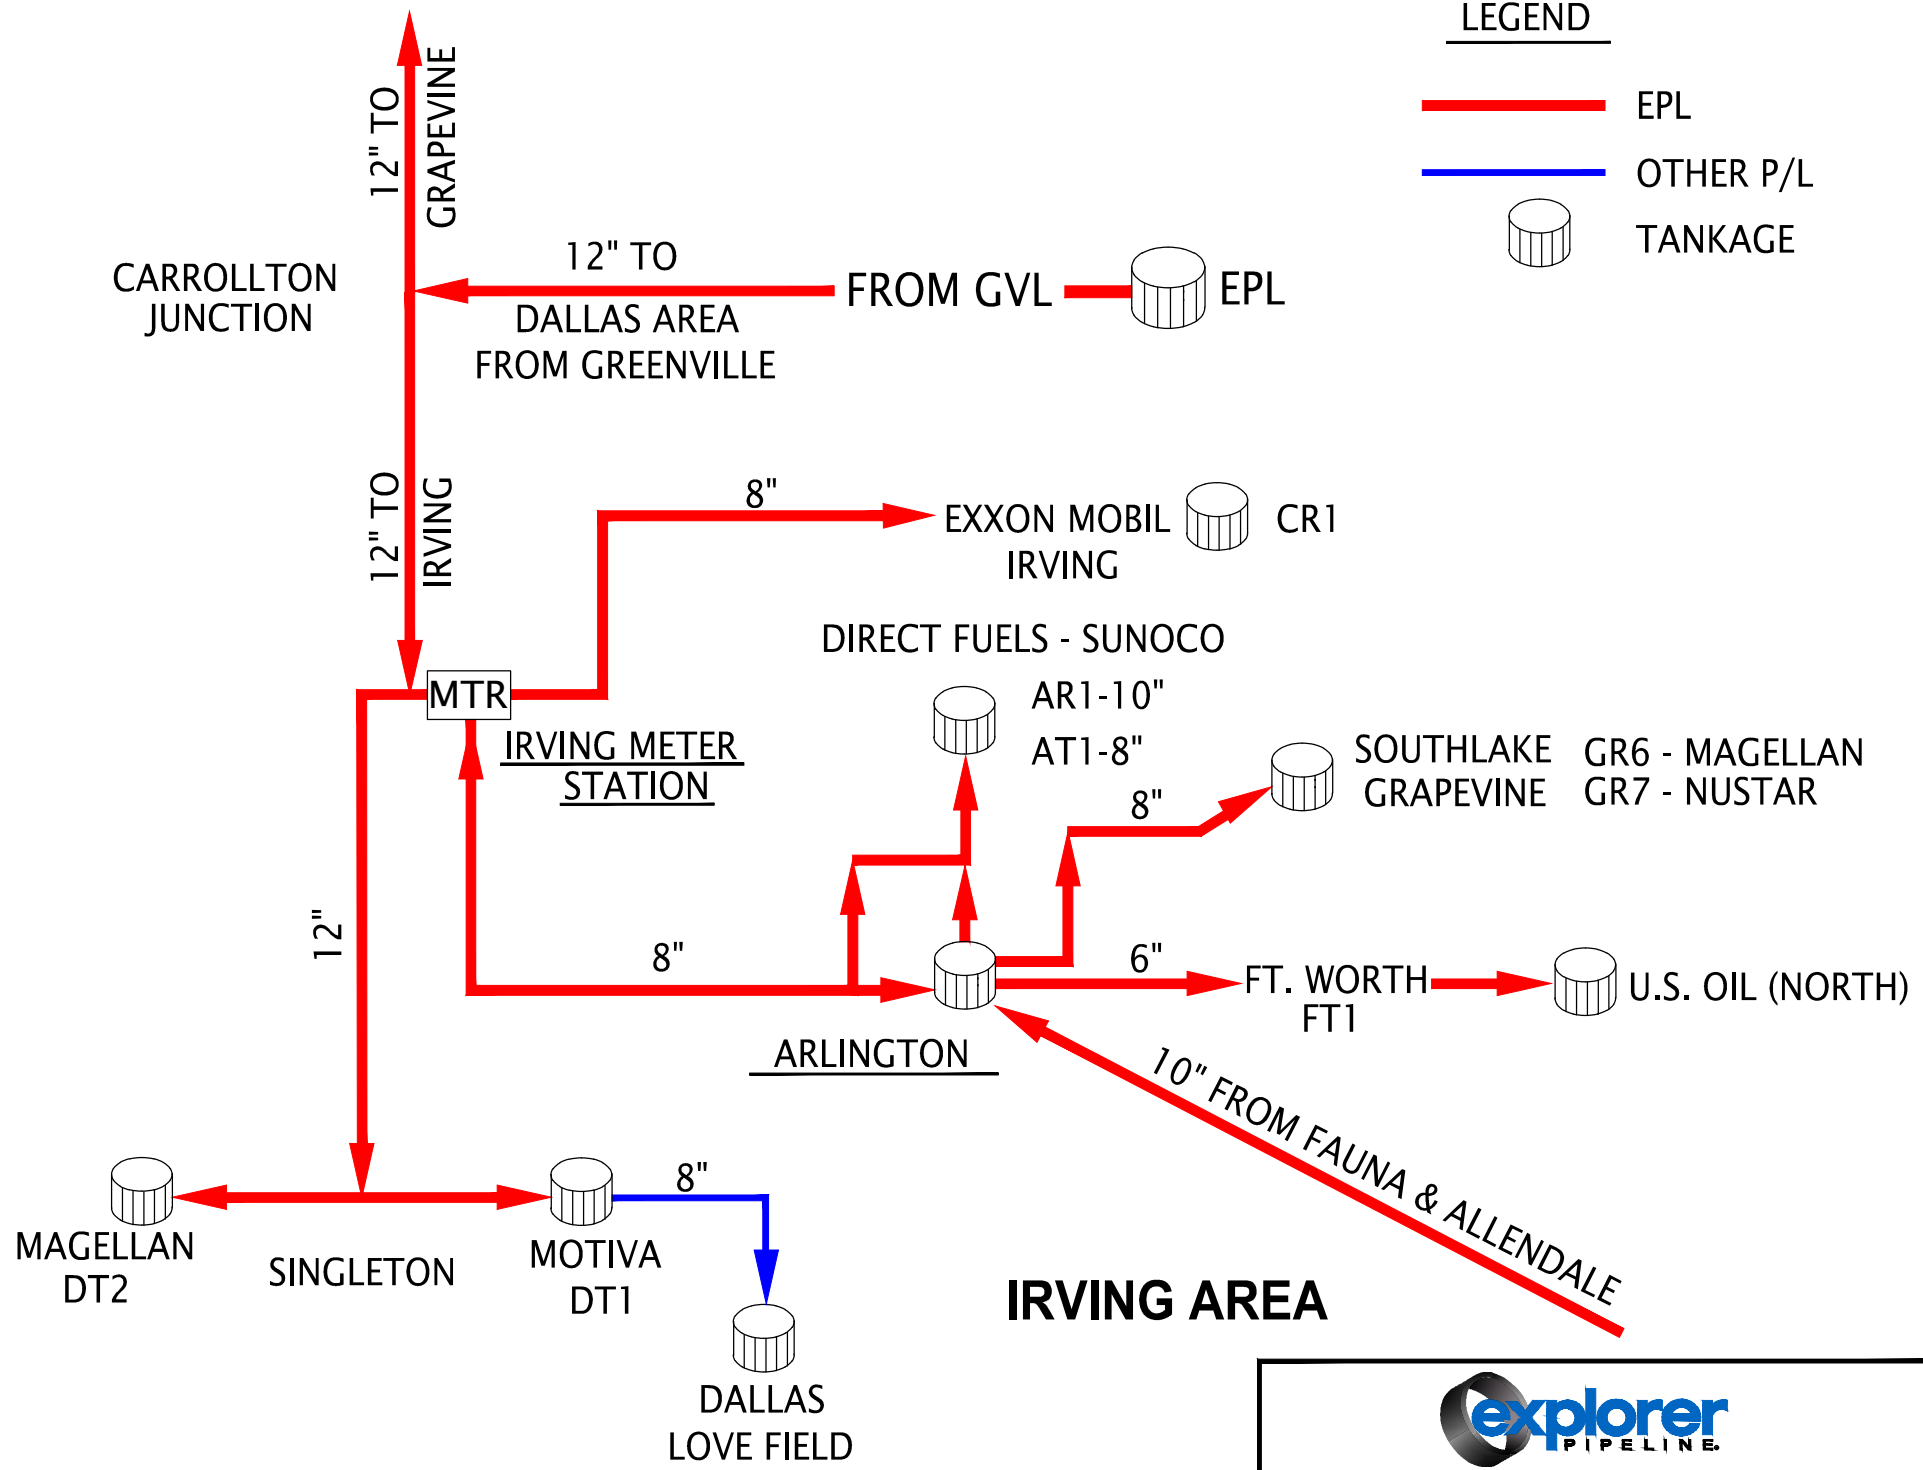

LEGEND

-  EPL
-  OTHER P/L
-  TANKAGE

IRVING AREA

	
DRAWN: KBW	REVISED: 4/18/22
SYSTEMWIDE/000SK1082B	
000-SK-1082B	