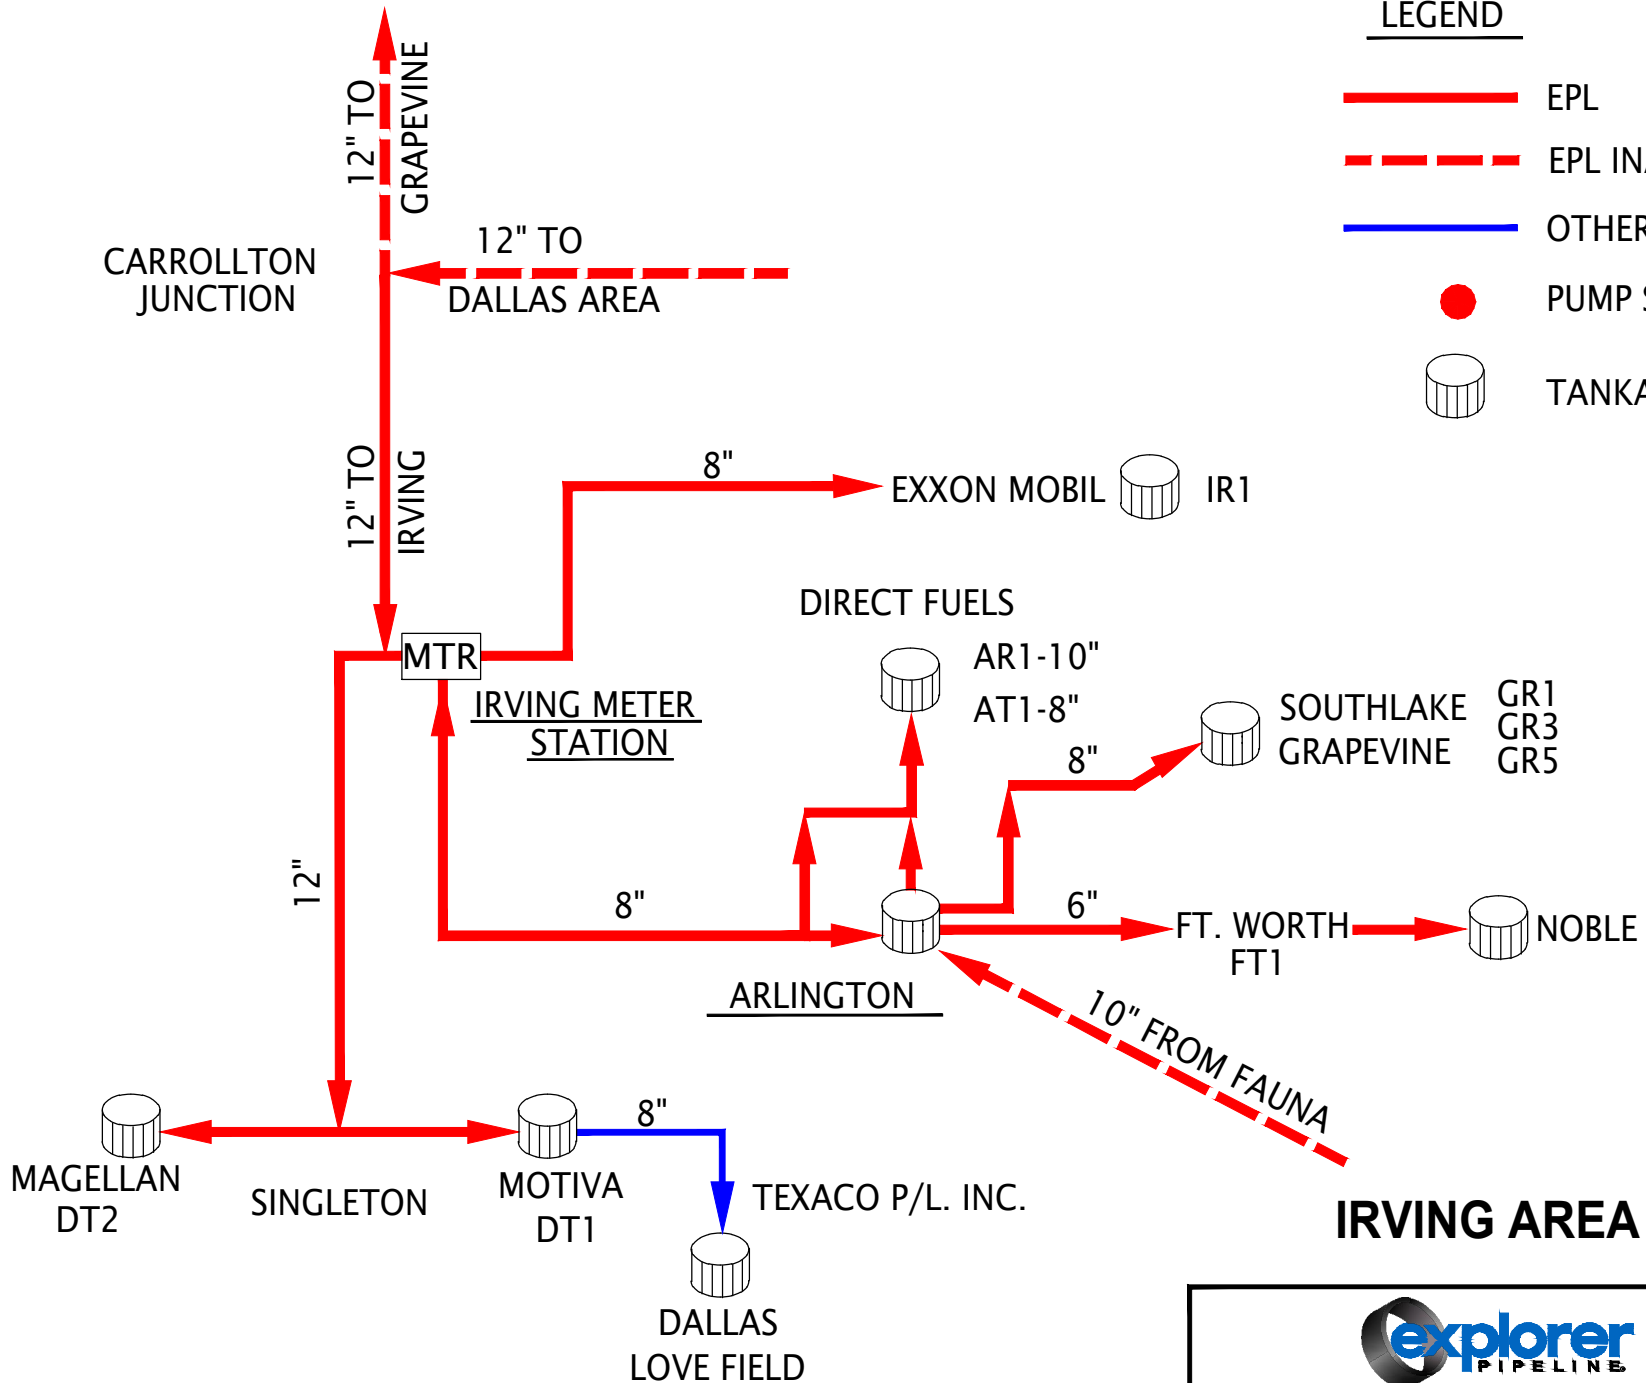

LEGEND

-  EPL
-  EPL INACTIVE
-  OTHER P/L
-  PUMP STATION
-  TANKAGE

IRVING AREA

	
DRAWN: KBW	REVISED: 3/24/17
SYSTEMWIDE/000SK1082B	
000-SK-1082B	