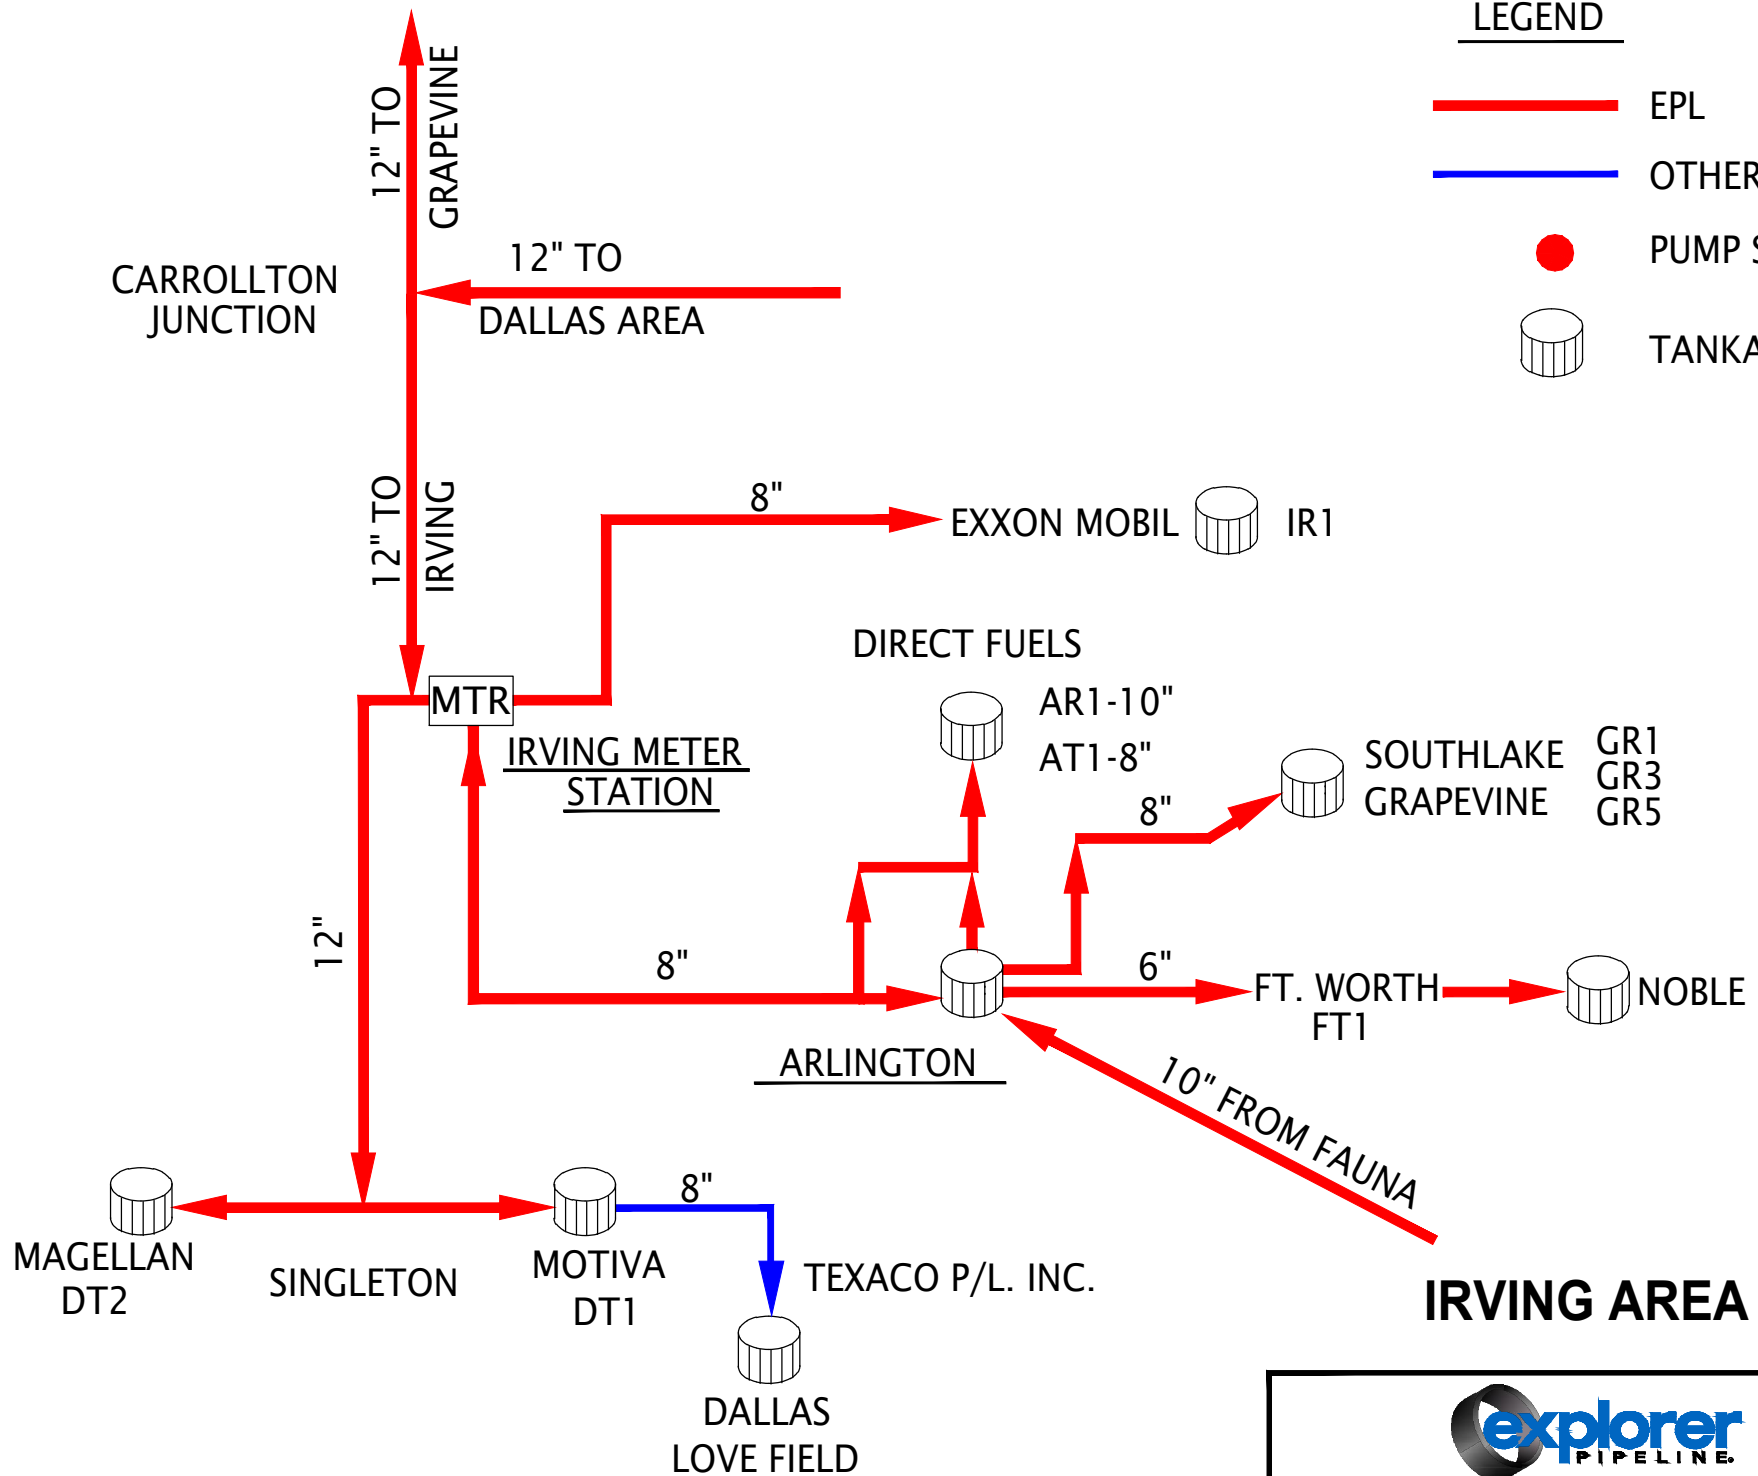

LEGEND

-  EPL
-  OTHER P/L
-  PUMP STATION
-  TANKAGE

IRVING AREA

| | | |
|---|------------------|---------------------|
|  | | |
| DRAWN: KBW | REVISED: 1/16/18 | 000-SK-1082B |
| SYSTEMWIDE/000SK1082B | | |